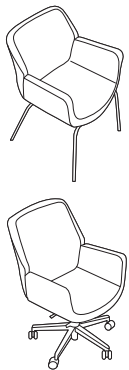

Await Lounge System

- Perfect solution for a variety of settings
- Its staggered ganging capabilities offer versatility and functionality in transforming spaces
- Coordinating table available

Available Products

460-3	3-seat sofa
460-4	4-seat sofa
461-1B	1-section connector bench

Surface Materials

All Coalesse Rapid10 seating upholstery is available.

- ▶ See *Coalesse Rapid10 Surface Materials*, page 61.

Bindu Seating

- Combines the comfort and craft of an upholstered lounge with the performance needs of a work chair
- Flex back allows smooth posture adjustments for users
- Conference chair seat-height adjustment allows users to change seat height, within a 4¹/₂" range, with a pneumatic adjustment mechanism