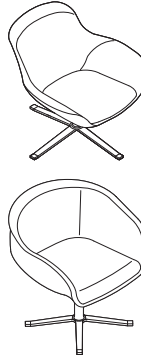

- Combines the comfort and craft of an upholstered lounge with the performance needs of a work chair
- Flex back allows smooth posture adjustments for users
- Conference chair seat-height adjustment allows users to change seat height, within a 4¹/₂" range, with a pneumatic adjustment mechanism

Available Products

CO200G	Low-back chair
CO300	Mid-back conference chair

Surface Materials

Base for Low-Back Chair
9207 Polished Trivalent Chrome

Base for Mid-Back Conference Chair
8046 Polished Aluminum

Upholstery
L112 Elmosoft Ebony

Bob Seating

- Well-suited to any professional space with its flared arms and a matte polished aluminum base
- Available adjustable headrest has a 2³/₄" range
- 4-leg base with a non-returning swivel mechanism